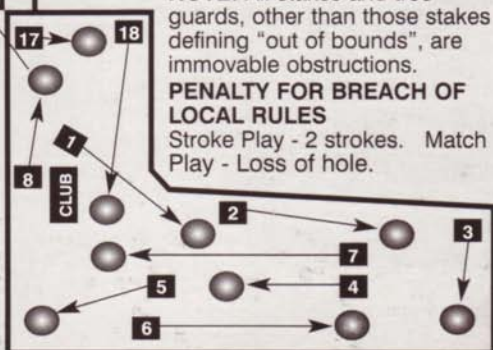

LOCAL RULES

To be read in conjunction with the Rules of Golf

BARLING STREET

OUT OF BOUNDS

- (i) Those areas beyond the course boundary fences.
- (ii) Those areas beyond the line of white stakes with black tops.

TREES AND SHRUBS

If a tree or shrub which is staked or tagged interferes with the player's stance or area of his intended swing, the player **MUST** take relief in accordance with the procedure prescribed in Rule 24-2b(i) (Immovable Obstructions)

NOTE: All stakes are immovable obstructions.

GROUND UNDER REPAIR

- (i) All areas defined by white stakes and/or lines.
- (ii) Except in a hazard, clearly defined wheel marks made by a mower, tractor or motor vehicle.

NOTE: All stakes and tree guards, other than those stakes defining "out of bounds", are immovable obstructions.

PENALTY FOR BREACH OF LOCAL RULES

Stroke Play - 2 strokes. Match Play - Loss of hole.

CASINO GOLF CLUB